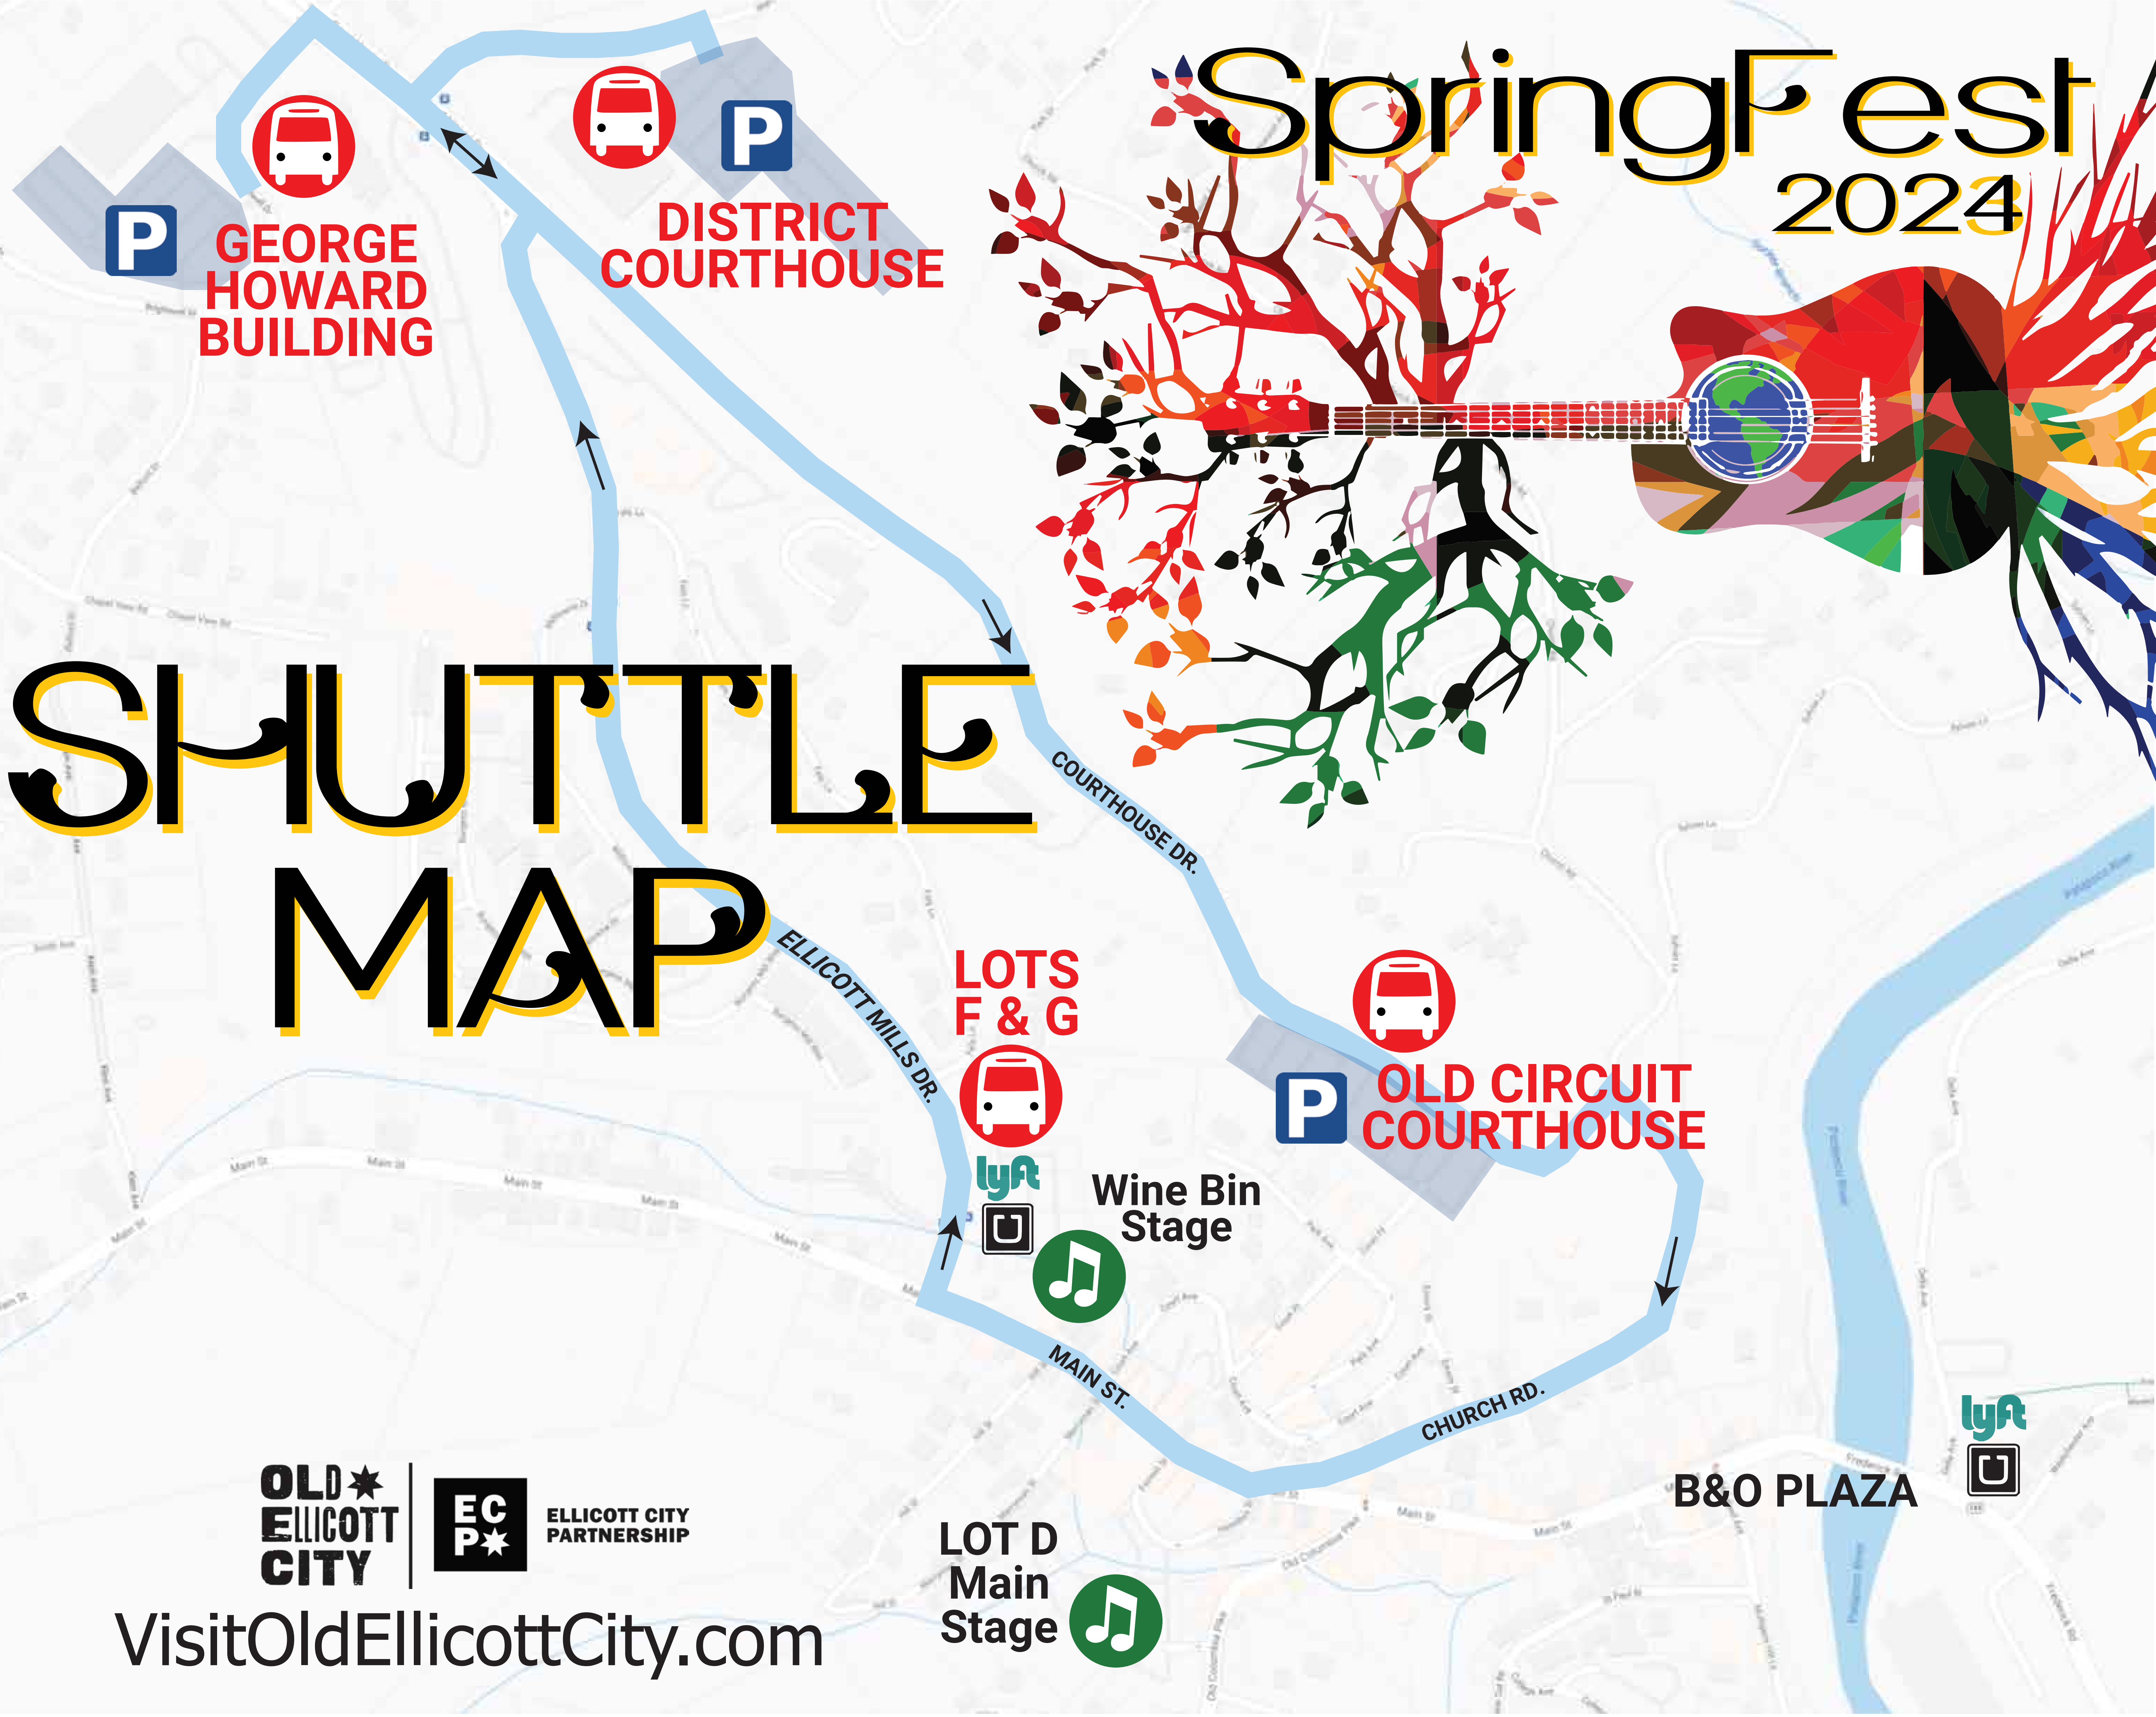

SpringFest 2024

SHUTTLE MAP

P GEORGE HOWARD BUILDING

P DISTRICT COURTHOUSE

LOTS F & G

P OLD CIRCUIT COURTHOUSE

Wine Bin Stage

B&O PLAZA

LOT D Main Stage

OLD ELICOTT CITY

ELICOTT CITY PARTNERSHIP

VisitOldEllicottCity.com