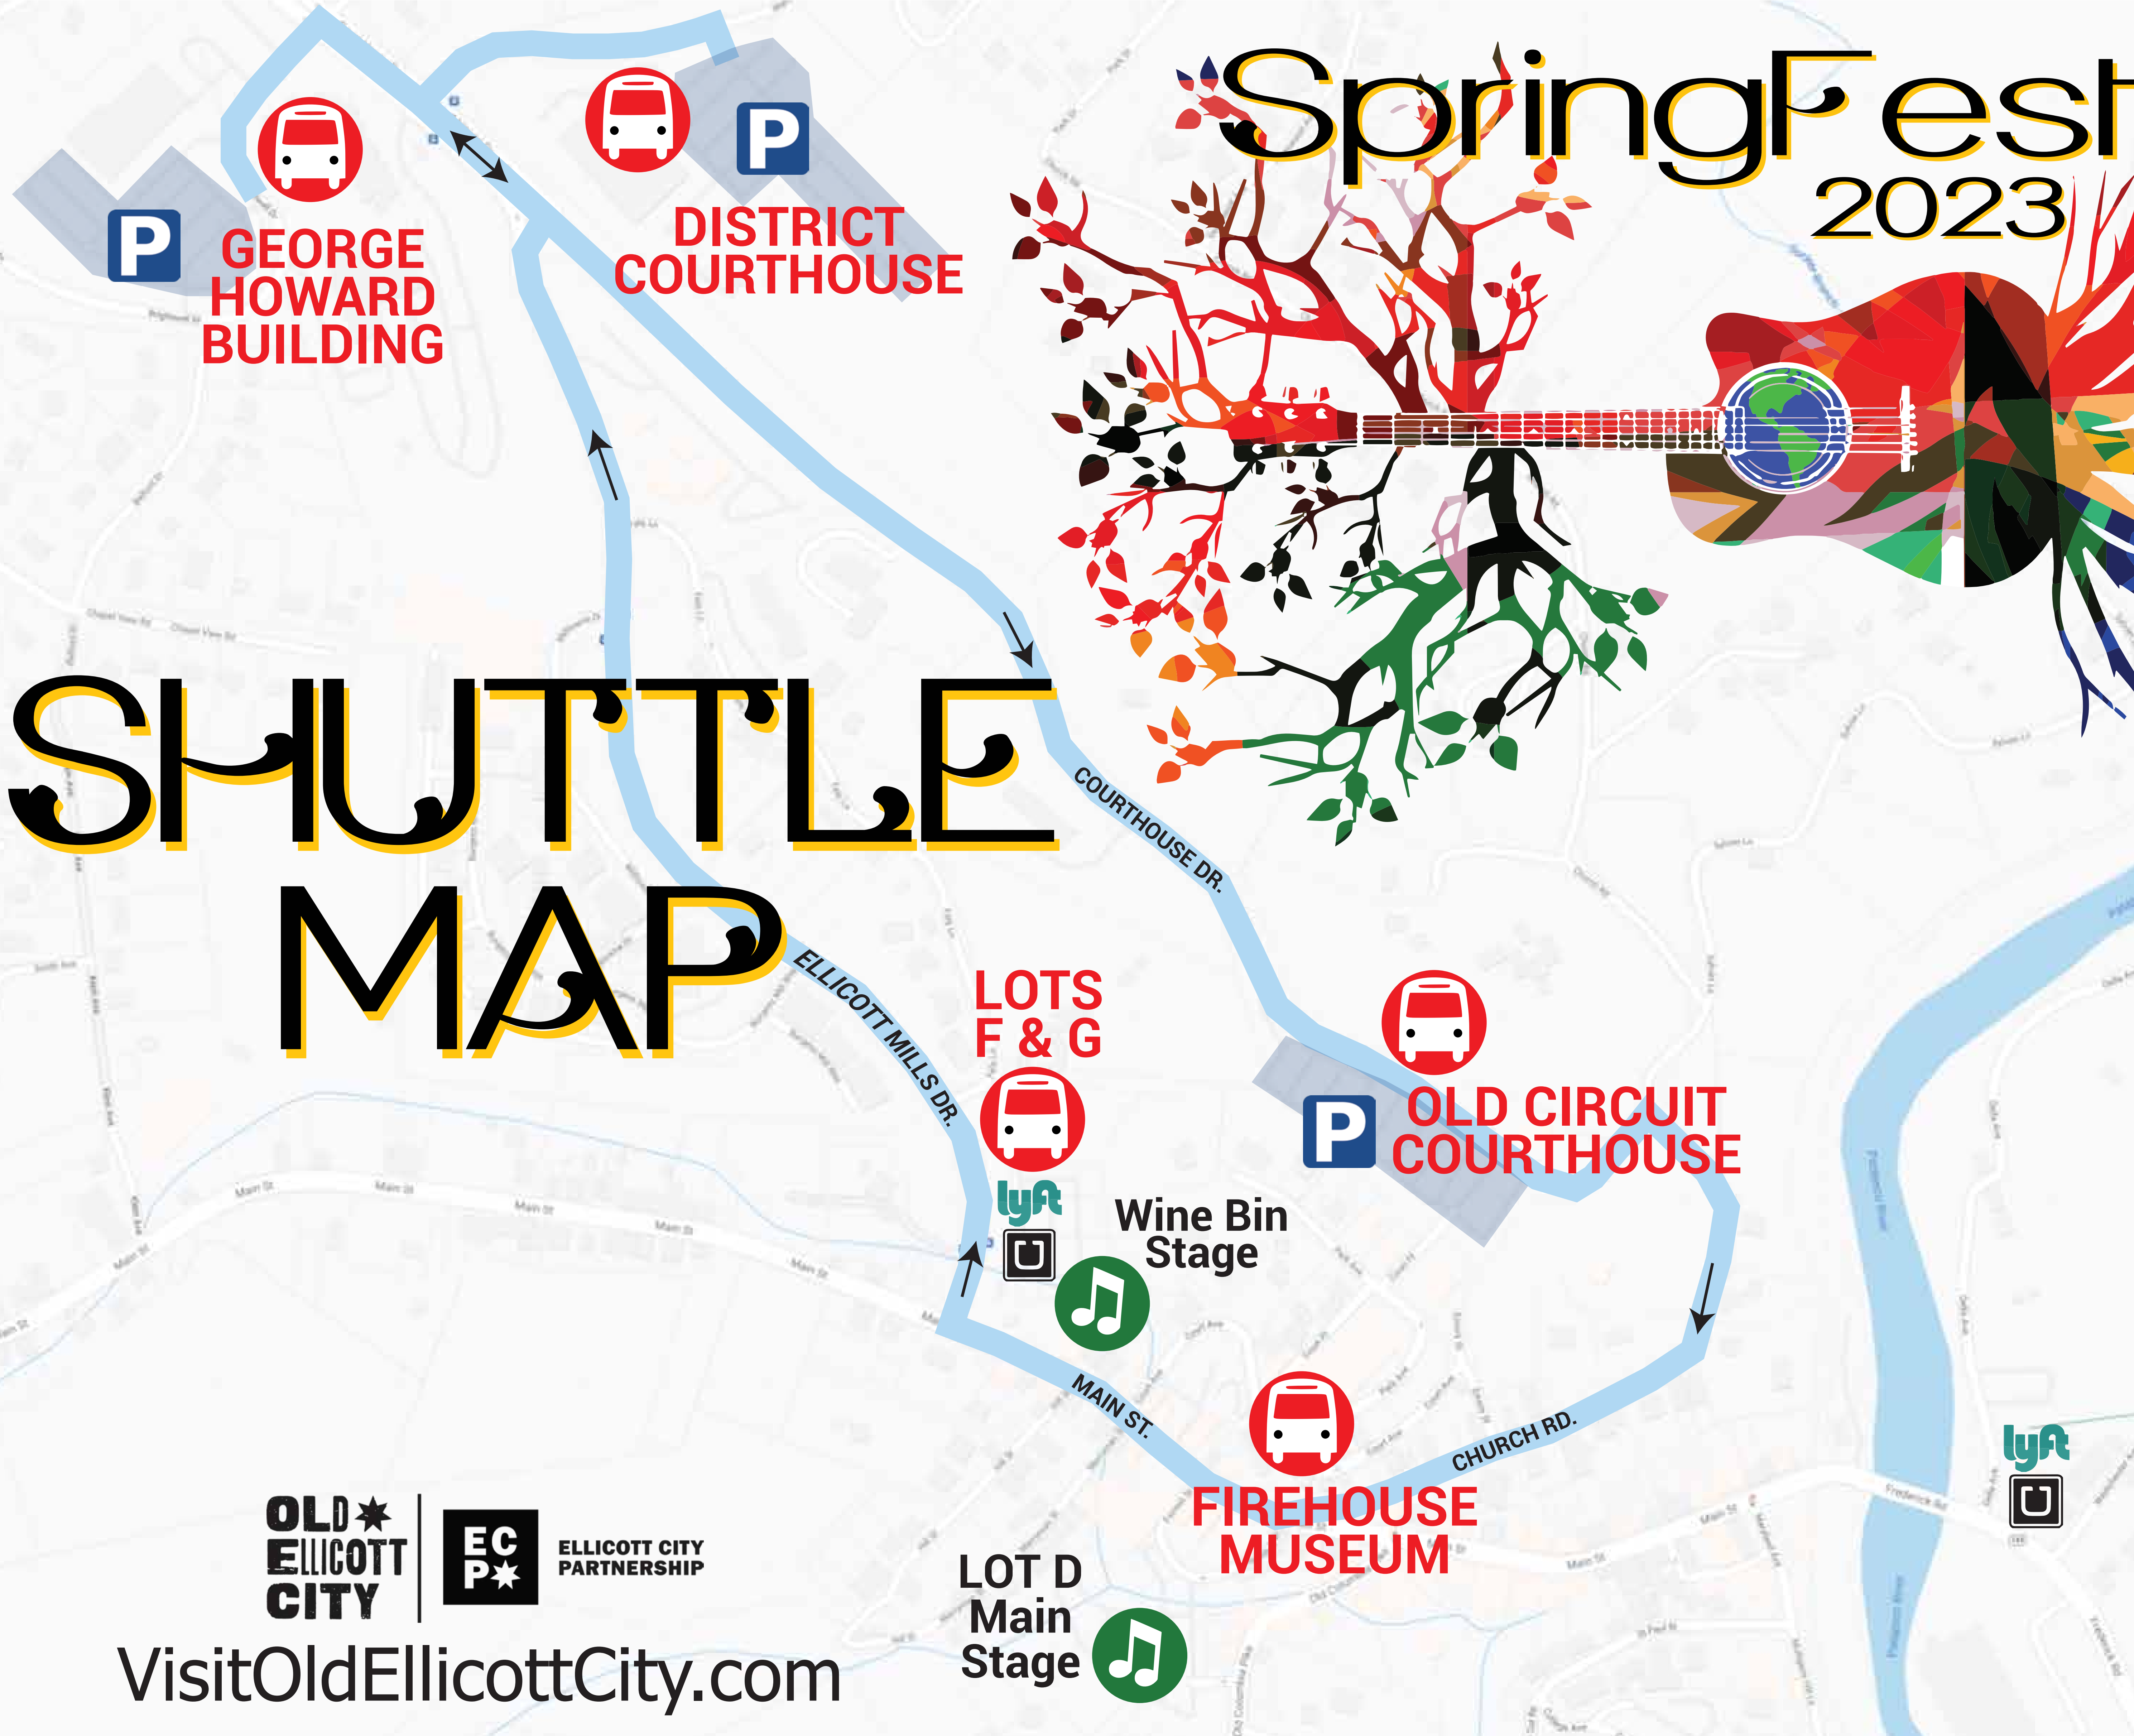

# SpringFest 2023

# SHUTTLE MAP

**OLD  
ELlicott  
CITY**

ELlicott CITY  
PARTNERSHIP

VisitOldEllicottCity.com