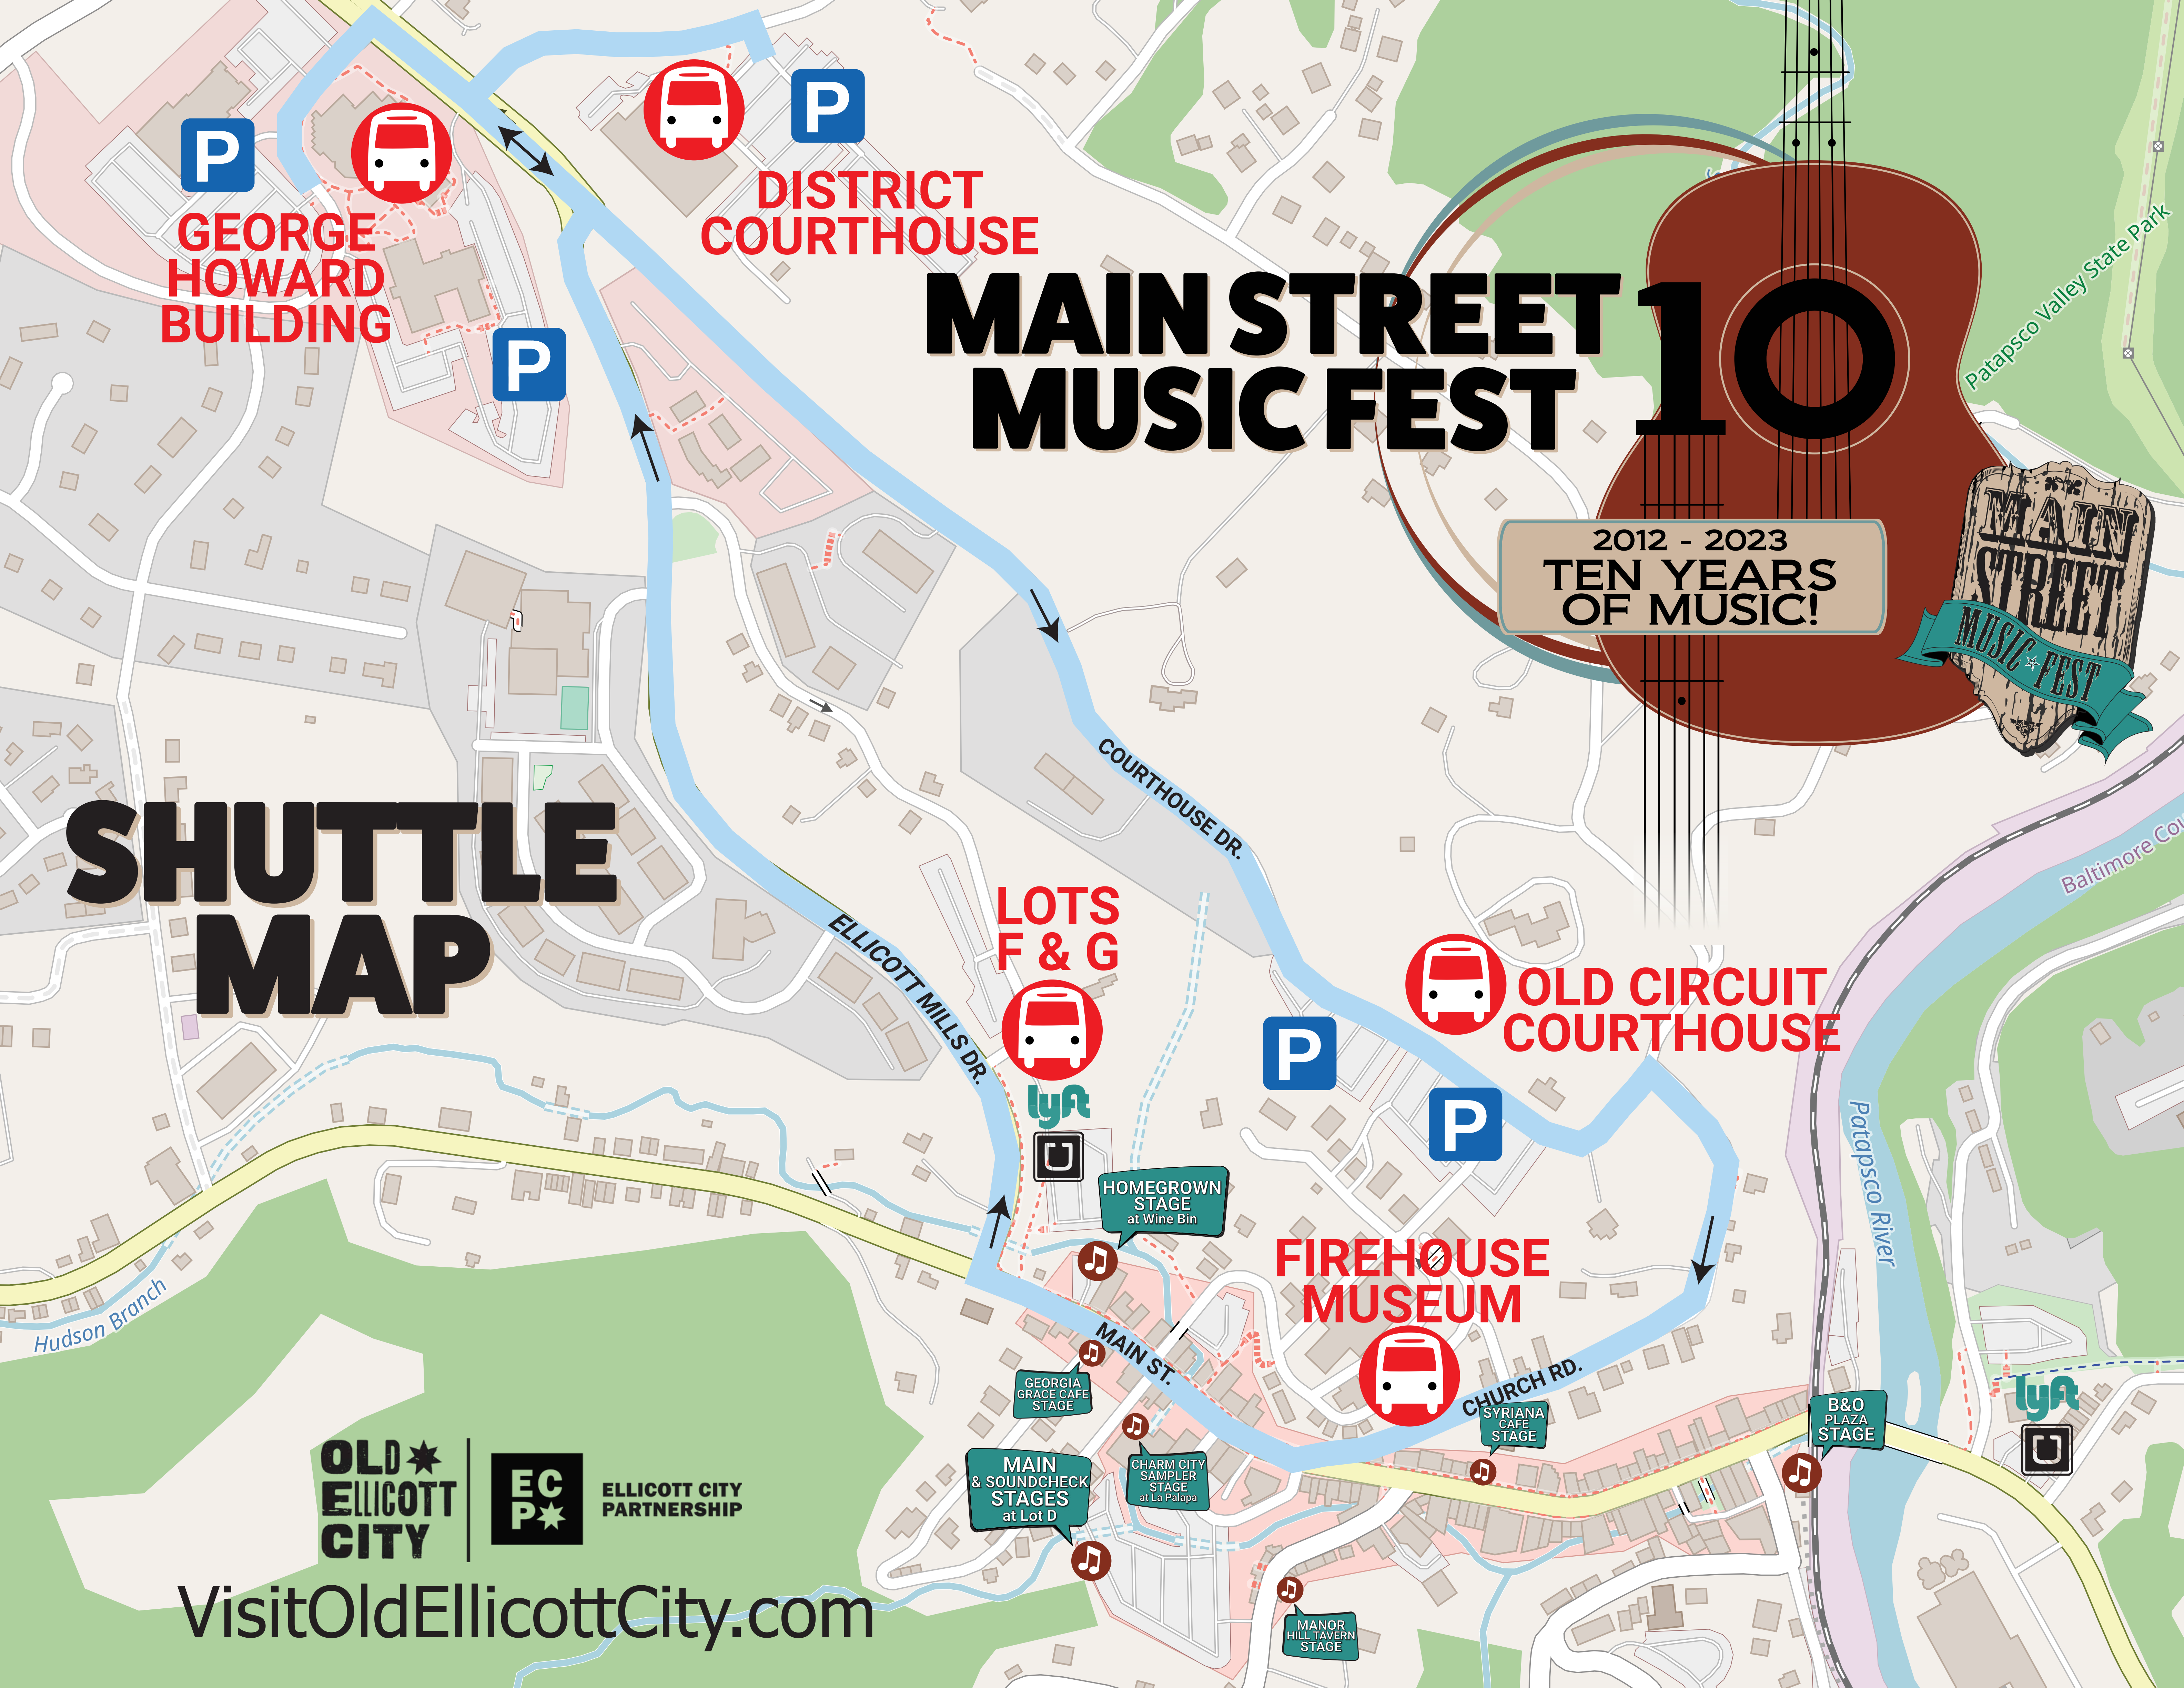

MAIN STREET MUSIC FEST 10

2012 - 2023
TEN YEARS
OF MUSIC!

SHUTTLE MAP

GEORGE HOWARD BUILDING

DISTRICT COURTHOUSE

LOTS F & G

OLD CIRCUIT COURTHOUSE

FIREHOUSE MUSEUM

OLD ELICOTT CITY

ELICOTT CITY PARTNERSHIP

VisitOldEllicottCity.com

MAIN & SOUNDCHECK STAGES at Lot D

CHARM CITY SAMPLER STAGE at La Palapa

GEORGIA GRACE CAFE STAGE

HOMEGROWN STAGE at Wine Bin

SYRIANA CAFE STAGE

B&O PLAZA STAGE

MANOR HILL TAVERN STAGE