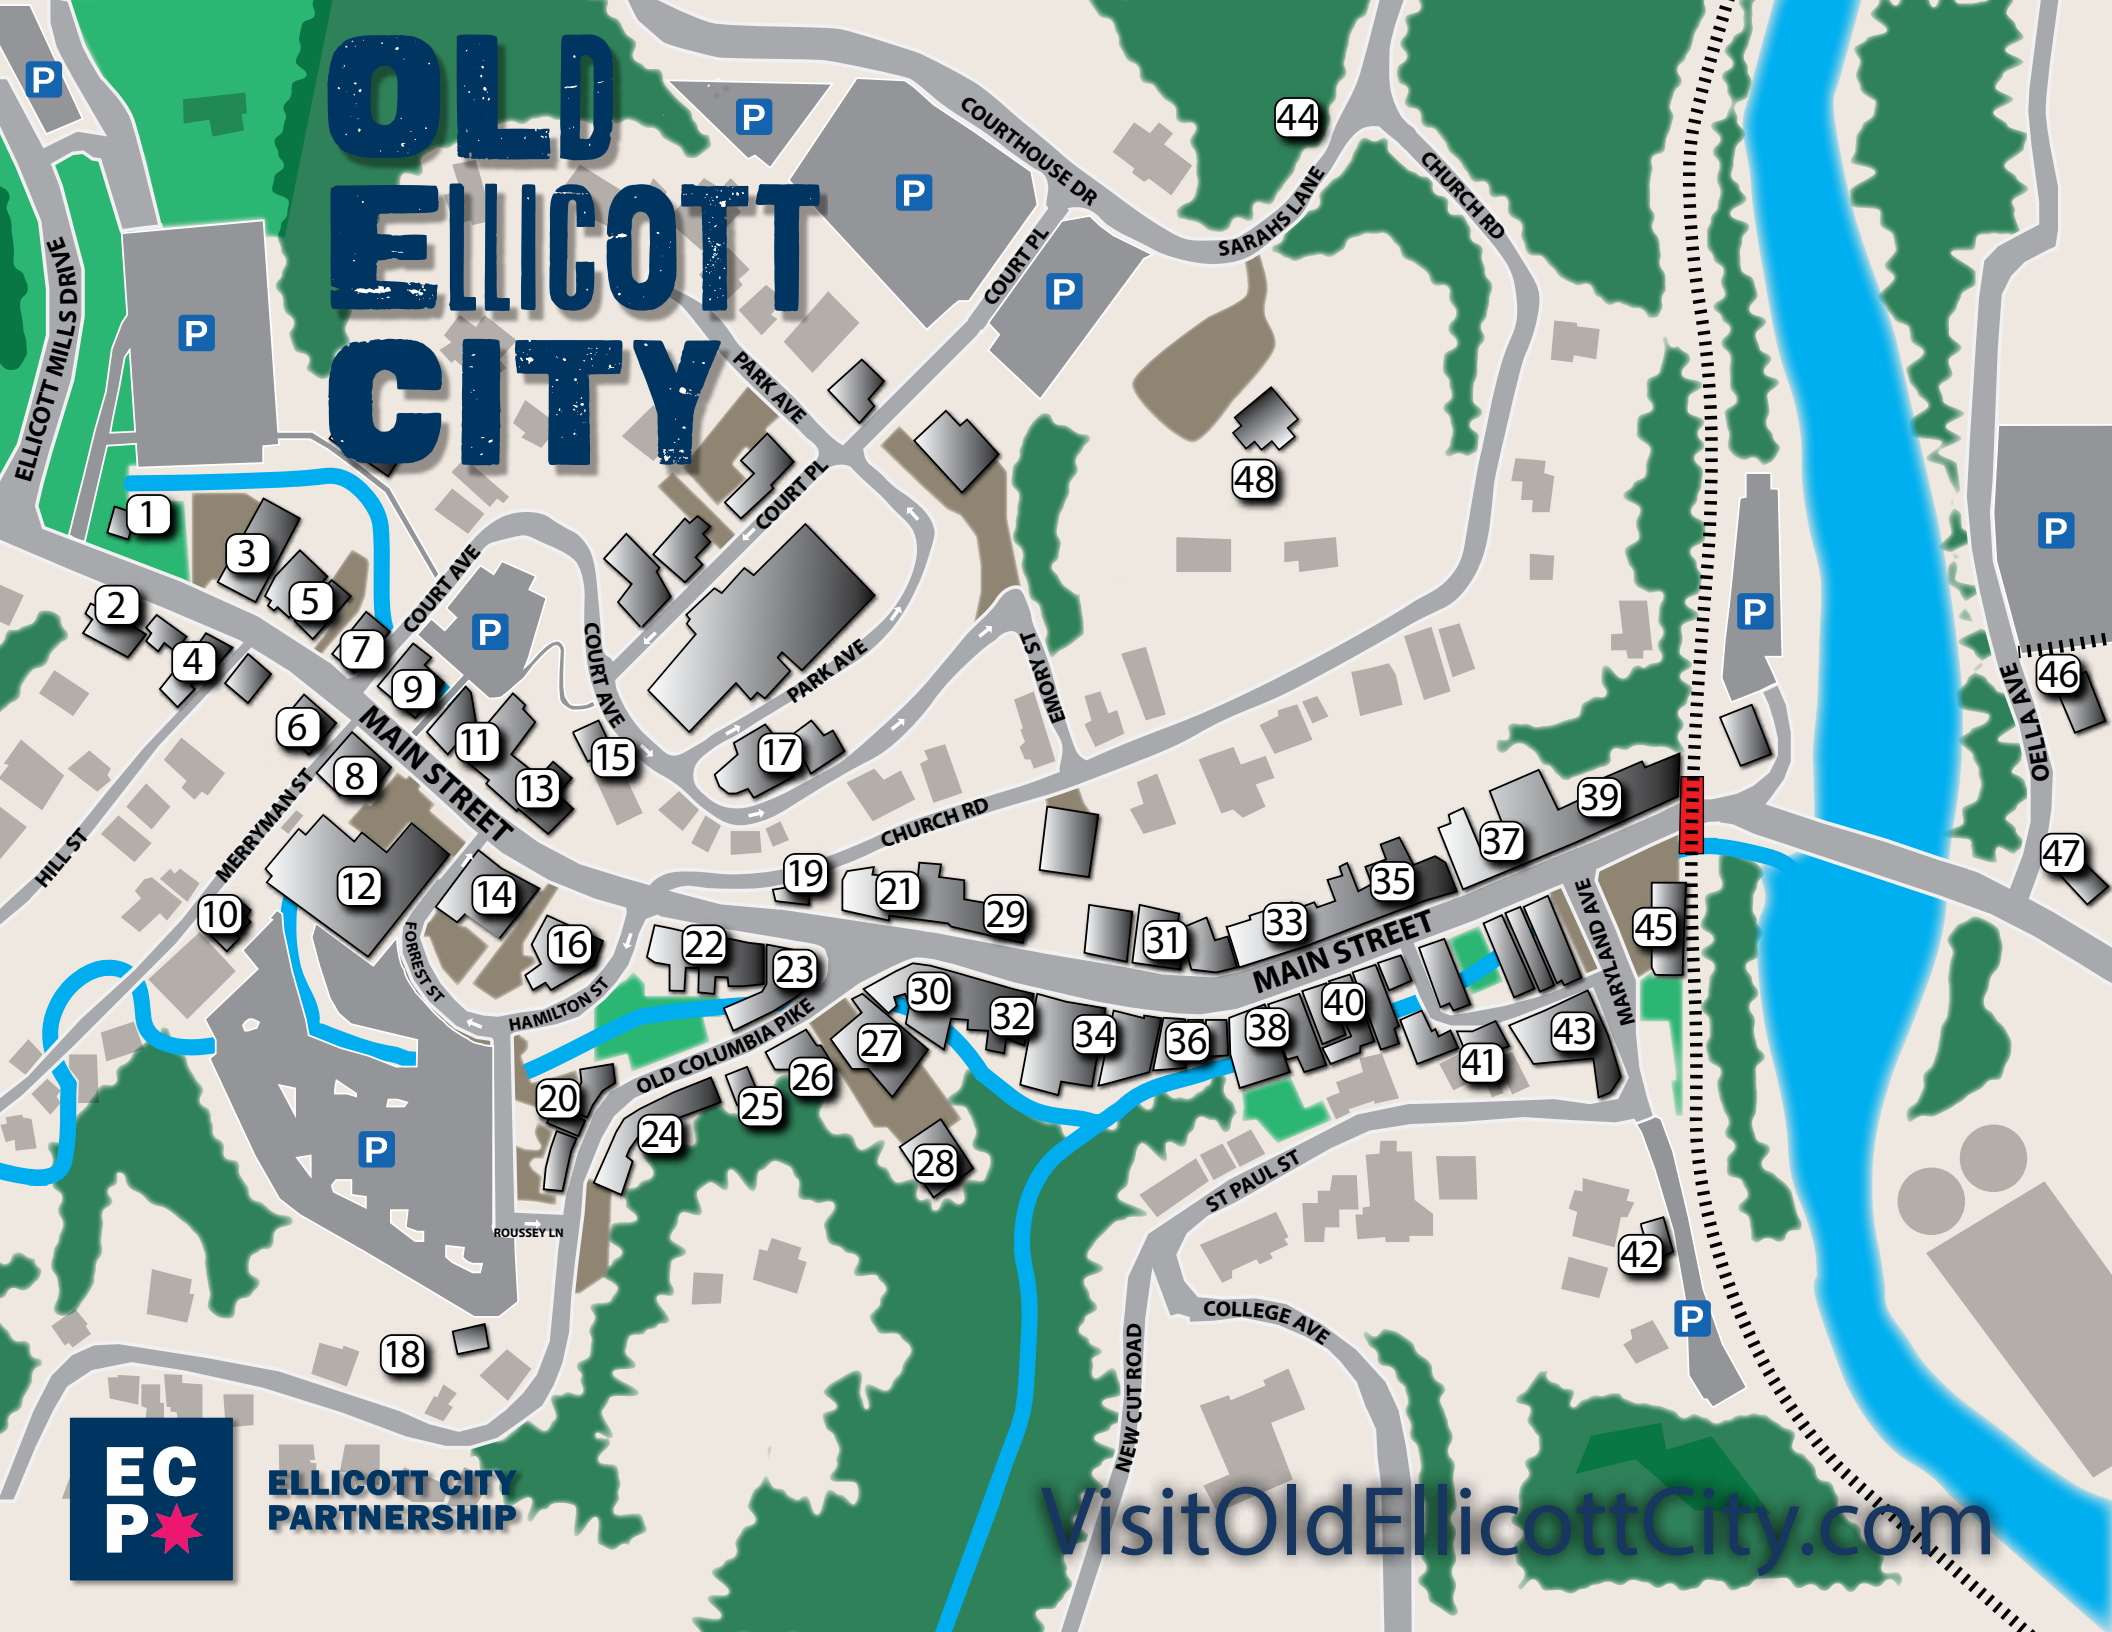

OLD ELICOTT CITY

ELICOTT CITY
PARTNERSHIP

VisitOldEllicottCity.com

SHOPPING

- 9 A JOURNEY FROM JUNK
- 43 ANTIQUE DEPOT
- 23 ARCADE ART STUDIO
- 31 ARCHIVE MUSIC & GAMES
- 30 ARTISTS' GALLERY
- 22 ATTIC ANTIQUES
- 39 BLUSH REPUBLIC
- 31 BACKWATER BOOKS
- 9 BOHEMIAN HOUSE ART&SOUL
- 18 BRITTNAY DUNBAR PHOTOGRAPHY
- 22 CAVERN APPAREL
- 6 CLASSIC INTERIORS
- 26 CLAYGROUND STUDIO
- 2 CLIPPER'S CANINE CAFE
- 32 DISCOVERIES
- 39 DIVINE PLANET STUDIO
- 30 DOC TAYLOR'S Toy EMPORIUM
- 37 EARTH TRIBE
- 27 EC POPS
- 37 FORGET ME NOT FACTORY
- 7 GOTT FOLK
- 13 GRAMP'S ATTIC BOOKS
- 20 HI HO SILVER CO.
- 29 KAUR'S BOUTIQUE COLLECTION
- 22 LOTUS
- 5 MADE ON MAIN
- 13 MAIN ST. ORIENTAL RUGS
- 37 MATCHA TIME GIFT SHOP
- 31 MAXINE'S ANTIQUES
- 21 OLD TOWN FLOWERS
- 18 ONE ROCK FARMACY
- 21 ORIENTAL ART GALLERY
- 21 PAM LONG PHOTOGRAPHY
- 35 PARK RIDGE TRADING CO.
- 34 PINK SKY EC
- 24 PRECIOUS GIFTS
- 22 PRIMITIVE BEGINNINGS
- 38 READY SET STITCH
- 29 REYES JEWELRY EXCHANGE
- 37 ROATECH
- 9 SHOEMAKER COUNTRY
- 37 SIMPLY THE BEST BOUTIQUE
- 36 SMOKE CAPITAL
- 32 SOUTHWEST CONNECTION
- 38 STONE HOUSE COLLECTIVE
- 37 STUDIO ONE PIC
- 12 SU CASA
- 7 SUNFLOWER TRADING CO.
- 30 SWEET CASCADES
- 14 SWEET ELIZABETH JANE
- 23 UNIQUE KITCHENS & BATHS
- 36 UNUSUAL COMPANY
- 37 TRANSFORMATIVE TRAVEL
- 32 TIME WARP
- 41 WAGON WHEEL ANTIQUES
- 3 THE WINE BIN

BEAUTY & WELLNESS

- 15 ERIN DEVLIN WELLNESS
- 42 GHOST TOWN ODDITORIUM
- 22 GLOSS HAIR STUDIO
- 35 HAPPY FEET
- 34 K ALEXANDER & CO
- 34 NIRVANA ZEN LOFTS
- 8 OEC BARBERS
- 28 OOH LA LAL SALON

HISTORY & ENTERTAINMENT

- 3 AXGARD
- 45 B&O RAILROAD MUSEUM
- 16 ELLICOTT CITY PARTNERSHIP
- 19 FIREHOUSE MUSEUM
- 16 HOWARD CO. WELCOME CENTER
- 17 HOWARD CO. CHILDRENS MUSEUM
- 17 HOWARD CO. HISTORY MUSEUM
- 48 THE INN AT MT IDA
- 12 MAIN STREET BALLROOM
- 11 PATAPSCO FEMALE INSTITUTE
- 46 THOMAS ISAAC LOG CABIN
- TROLLEY LINE #9 TRAIL

**OLD
ELLICOTT
CITY**

**ELLICOTT CITY
PARTNERSHIP**